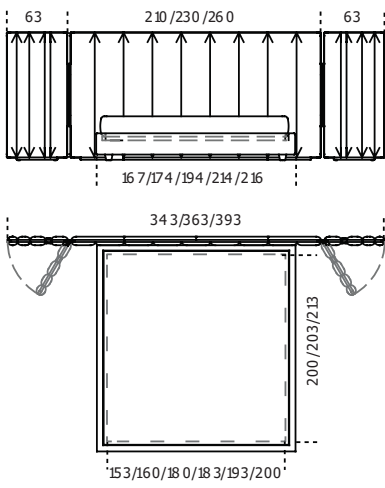

Finishings

Metal

Matt black
lacquered brass

Satin brass

Leather Cat.L1